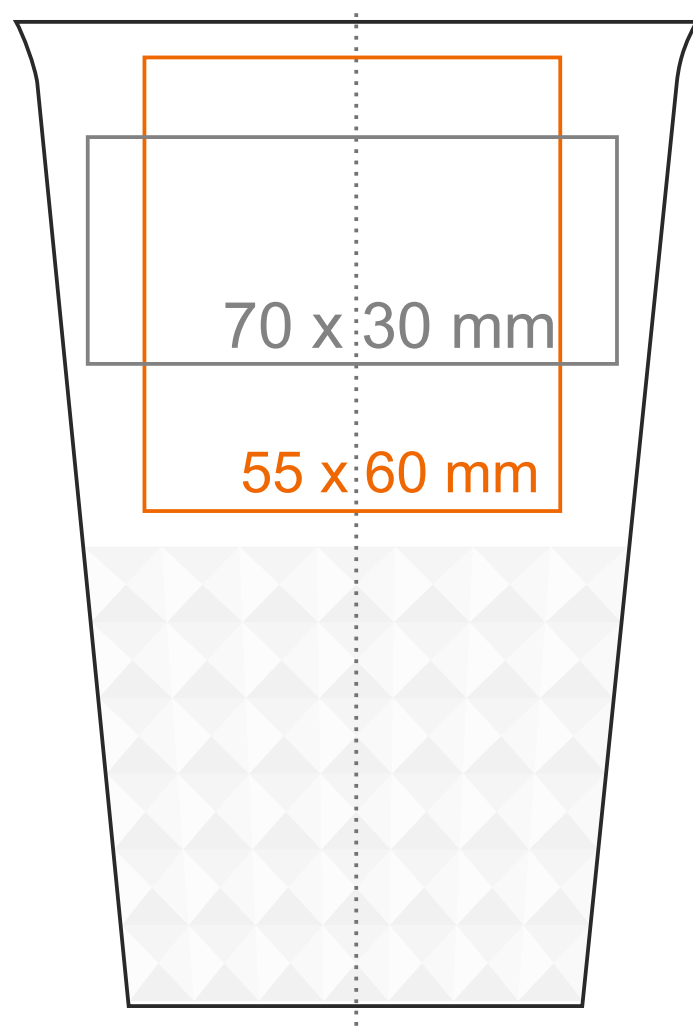

M_455 Freedom Excellence Classic

270 ml / h: 148 mm / Ø 90 mm

przykrywka / cover 90 mm

*In the case of projects for transfer print running outside of the standard print area, please contact our sales department.

[How to prepare print material](#)

meaning

- Transfer Print
- Sensitive Touch
- Direct Print