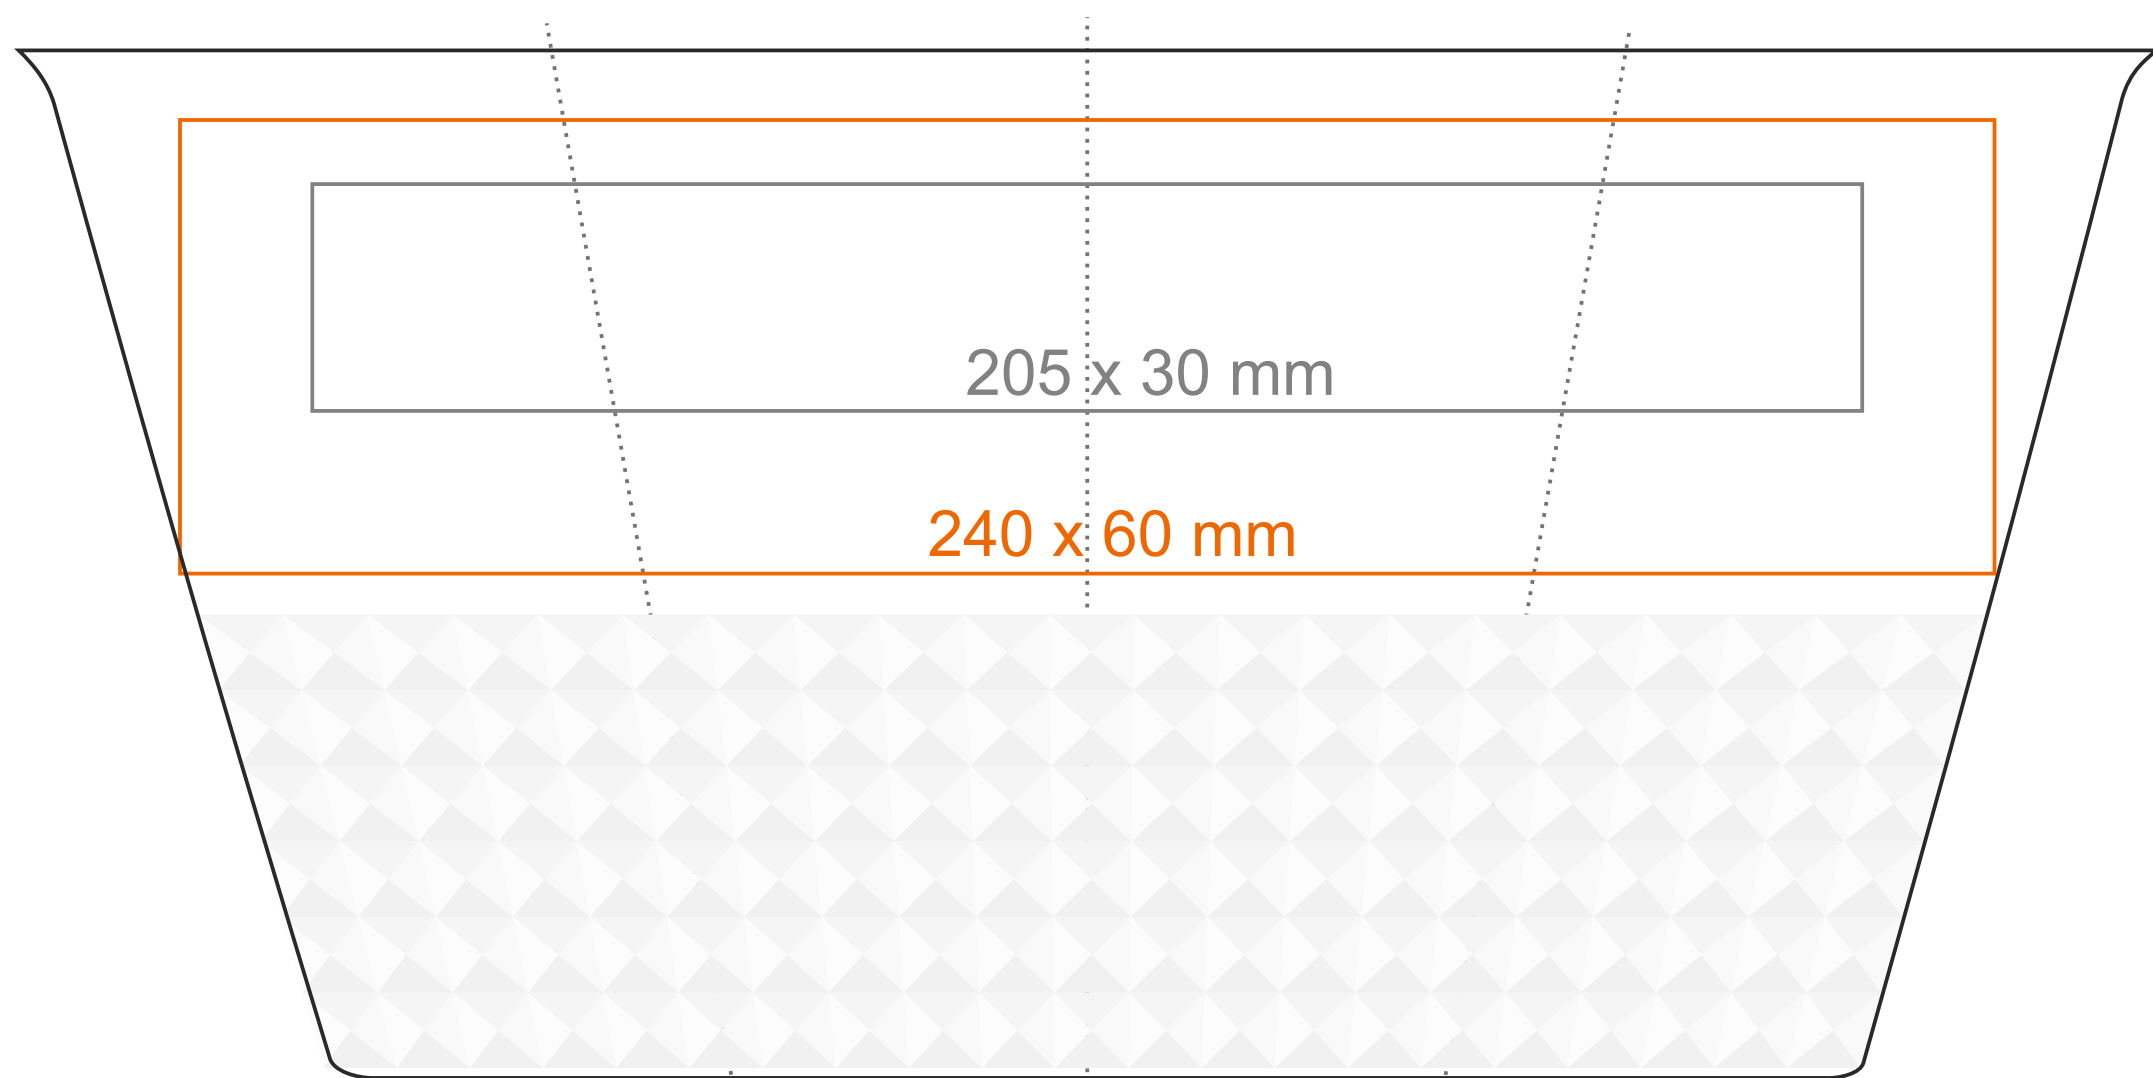

M_455 Freedom Excellence Classic

270 ml / h: 148 mm / Ø 90 mm

przykrywka / cover 90 mm

*In the case of projects for transfer print running outside of the standard print area, please contact our sales department.

[How to prepare print material](#)

meaning

- Transfer Print
- Sensitive Touch
- Direct Print