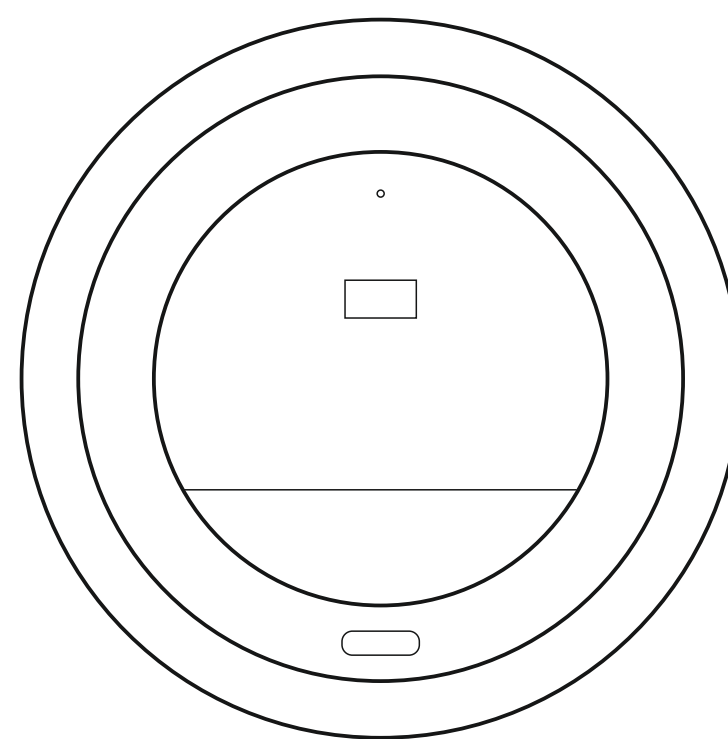

M_455 Freedom Excellence Classic

270 ml / h: 148 mm / Ø 90 mm

przykrywka / cover 90 mm

*In the case of projects for transfer print running outside of the standard print area, please contact our sales department.