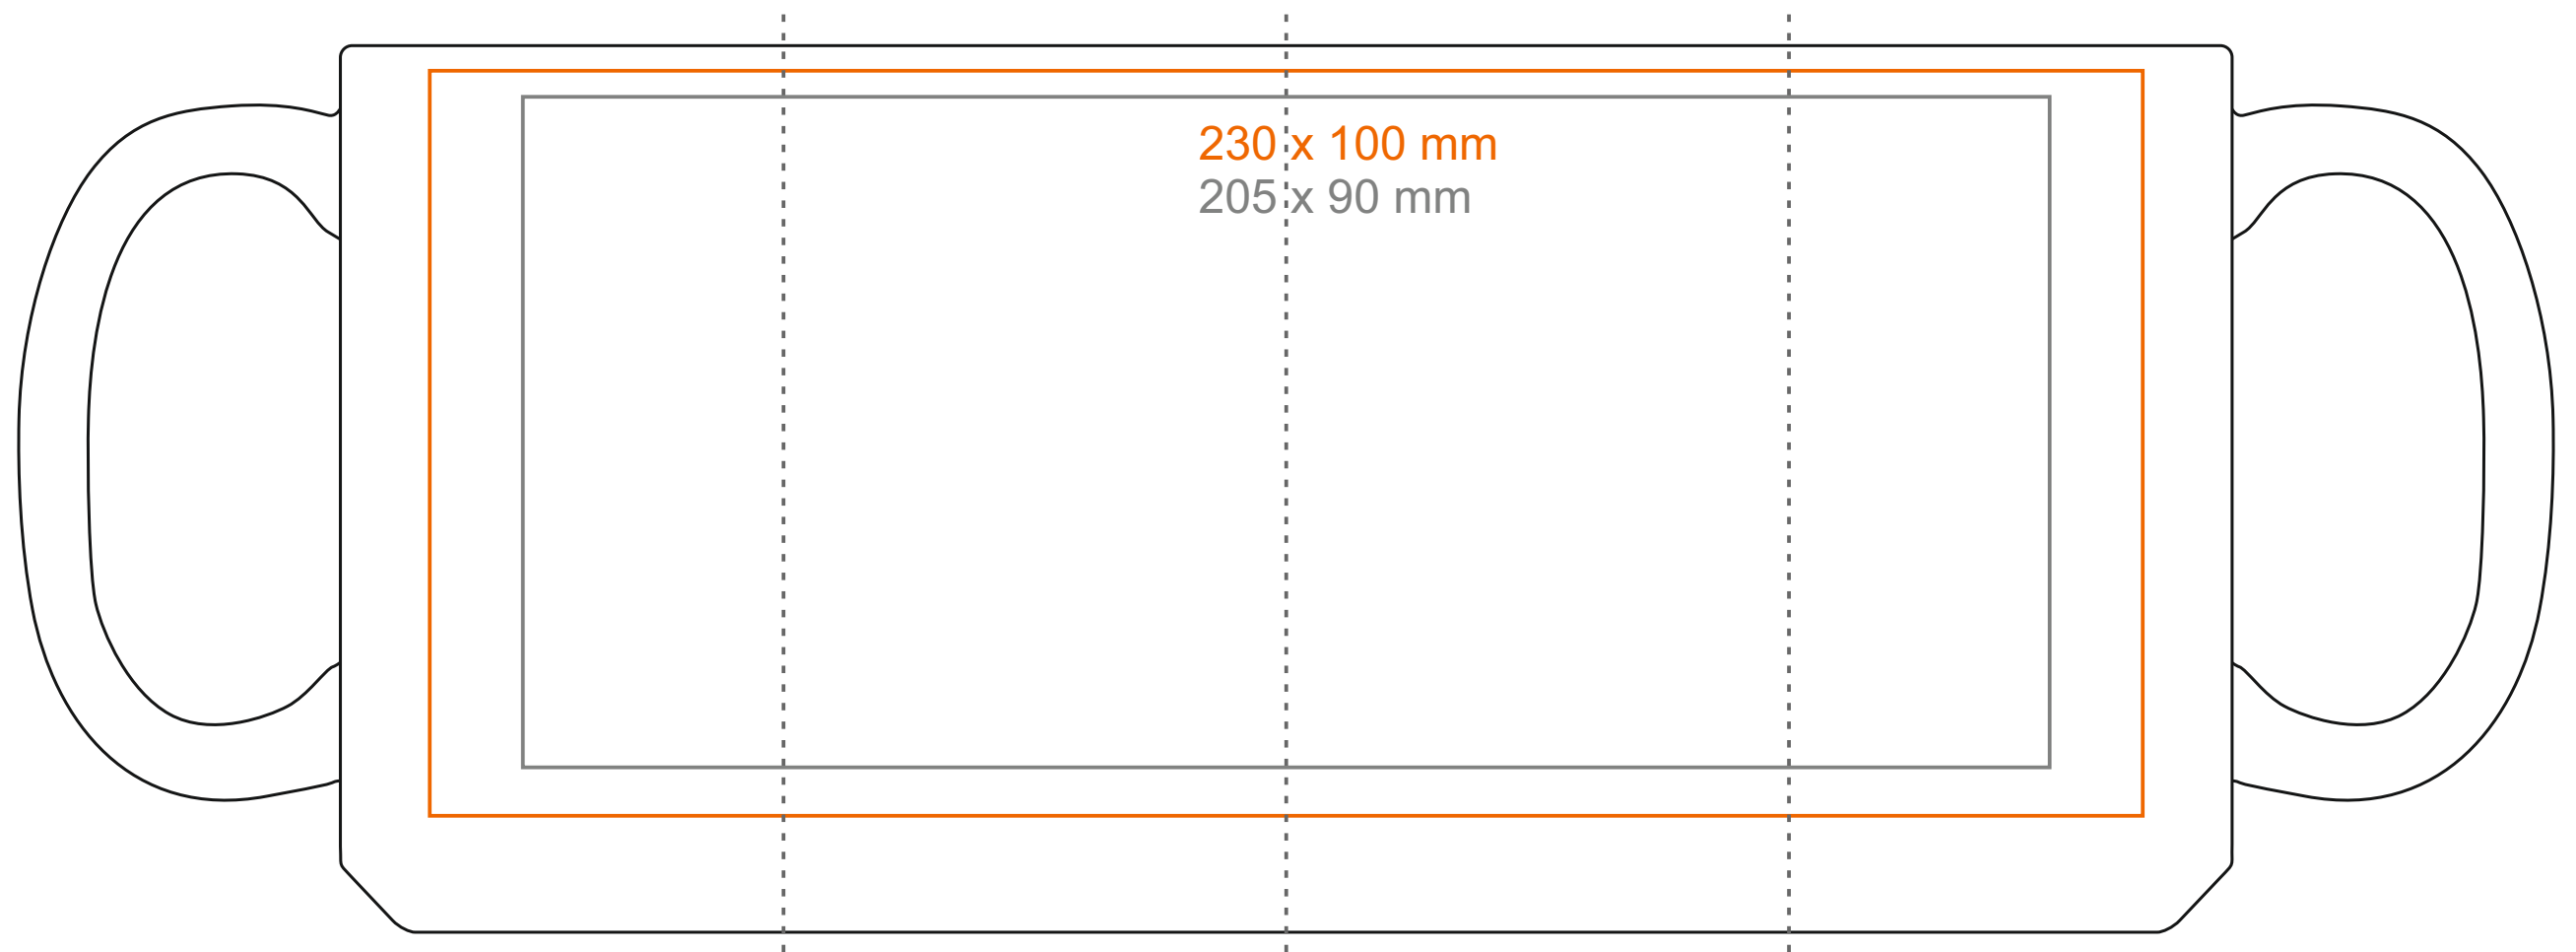

# M\_553 Nevada Duo

450 ml / h: 119 mm / Ø 86 mm

- Imprint on the handle
- Imprint on the inside
- Imprint on the bottom inside
- Imprint on the bottom outside

- 100 x 10 mm
- 50 x 20 mm
- Ø 50 mm
- Ø 45 mm

\*In the case of projects for transfer print running outside of the standard print area, please contact our sales department.

[How to prepare print material](#)

meaning

- Transfer Print
- Sensitive Touch
- Direct Print