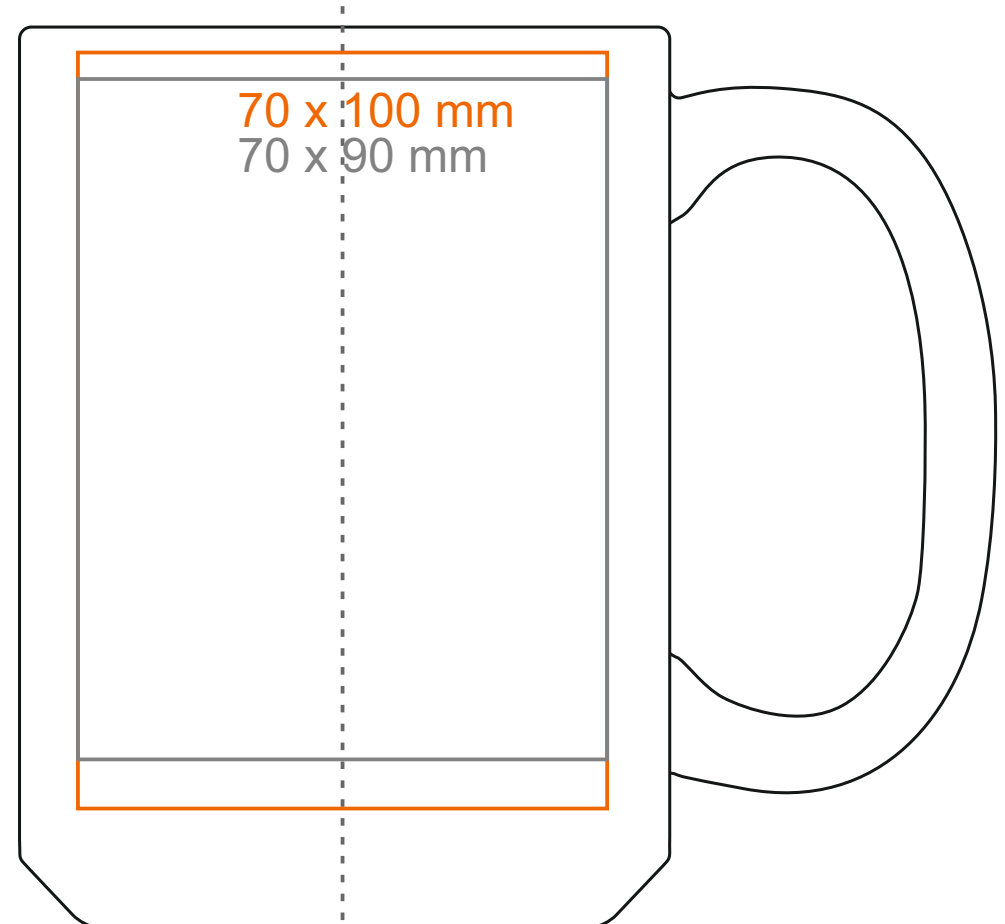

# M\_553 Nevada Duo

450 ml / h: 119 mm / Ø 86 mm

- Imprint on the handle
- Imprint on the inside
- Imprint on the bottom inside
- Imprint on the bottom outside

- 100 x 10 mm
- 50 x 20 mm
- Ø 50 mm
- Ø 45 mm