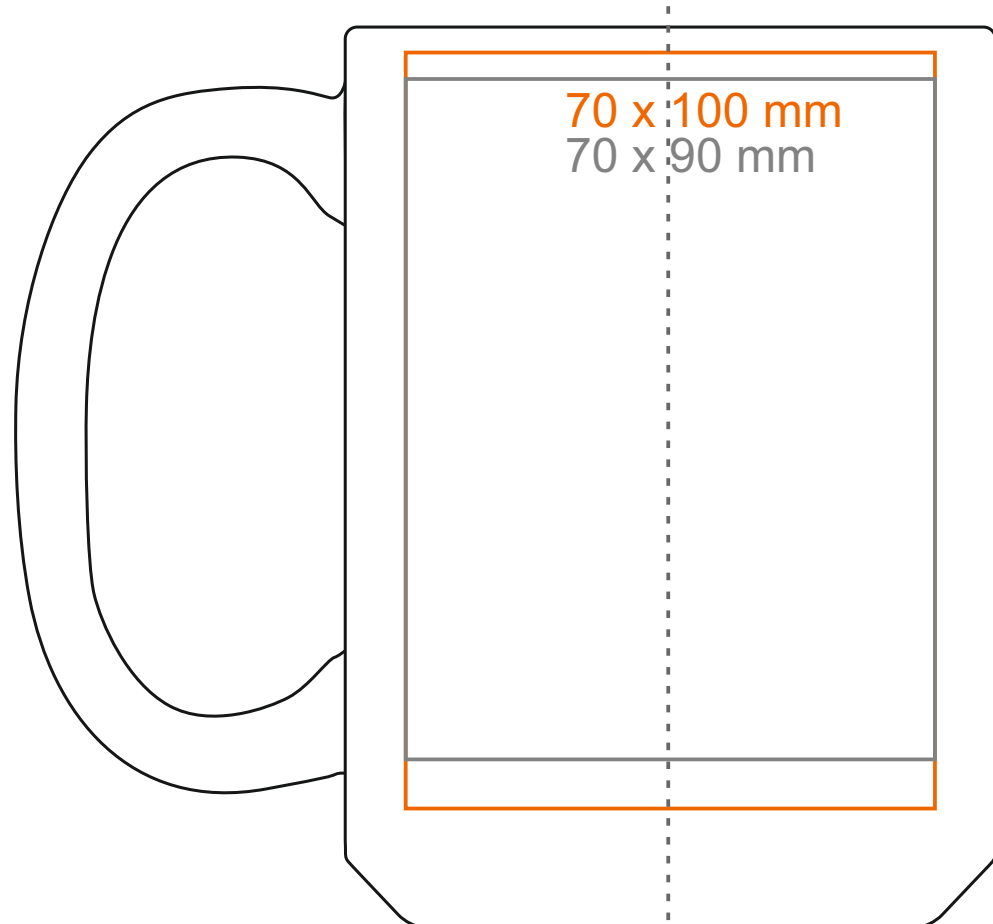

# M\_553 Nevada Duo

450 ml / h: 119 mm / Ø 86 mm

- Imprint on the handle
- Imprint on the inside
- Imprint on the bottom inside
- Imprint on the bottom outside

- 100 x 10 mm
- 50 x 20 mm
- Ø 50 mm
- Ø 45 mm